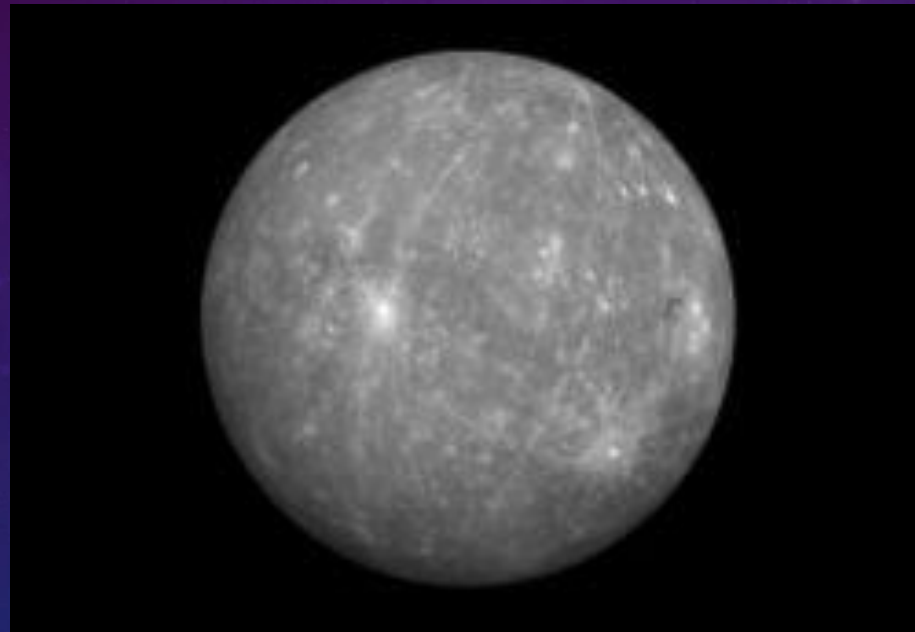

The background features a dark blue gradient with a subtle pattern of white dots. On the left side, there are several circular elements: a large scale with tick marks and numbers (140, 150, 160, 170, 180, 190, 200, 210, 220, 230, 240, 250, 260) and several smaller circles with arrows indicating clockwise or counter-clockwise rotation. The text 'LOS DÍAS' is centered in a large, white, sans-serif font.

LOS DÍAS

MONDAY — LUNES

Luna

TUESDAY – MARTES

Marte

WEDNESDAY – MIÉRCOLES

Mercurio

THURSDAY – JUEVES

Júpiter

FRIDAY — VIERNES

Venus

SATURDAY – SÁBADO

Saturno

SUNDAY — DOMINGO

Sol